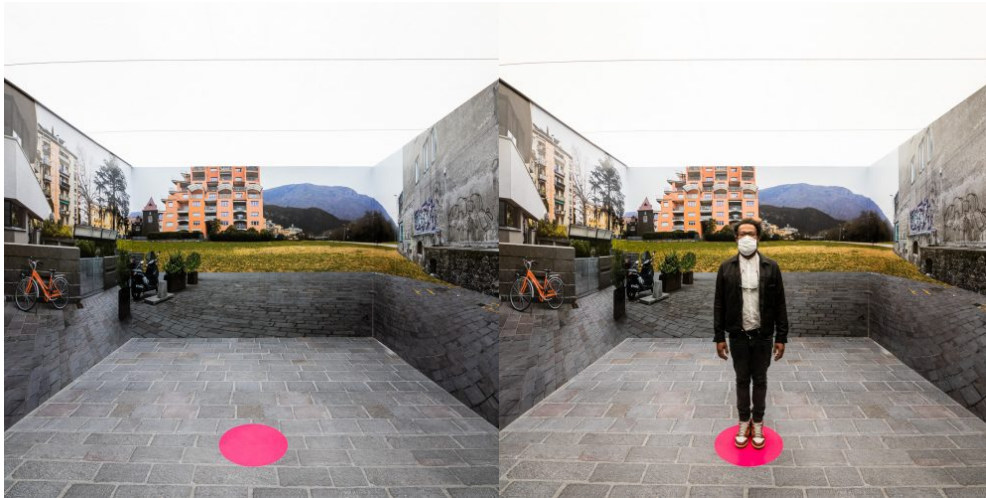

STUDIO HOUSE -P.O.V. POINT OF VIEW BUTCH-ENNIAL CONTEMPORARY ART GROUP

Opening: 29.05.2020, 4 - 8 pm
30.05 - 13.09.2020

The Studio House will continue to host initiatives featuring lively, young, local people. In 2020 the space will host the Butch-ennial Contemporary Art Group, an independent project, born from the passion of a group of South Tyrolean and cosmopolitan artists, including Ruediger Witcher, Hannes Vonmetz Schiano, Marco Pietracupa and the architect, Stefano Peluso.

Casa Atelier – “P.O.V. Point of view”, Butch-ennial Contemporary Art Group.
Foto Tiberio Sorvillo /
Lineematiche creative lab

Casa Atelier – “P.O.V. Point of view”, Butch-ennial Contemporary Art Group.
Foto Tiberio Sorvillo /
Lineematiche creative lab